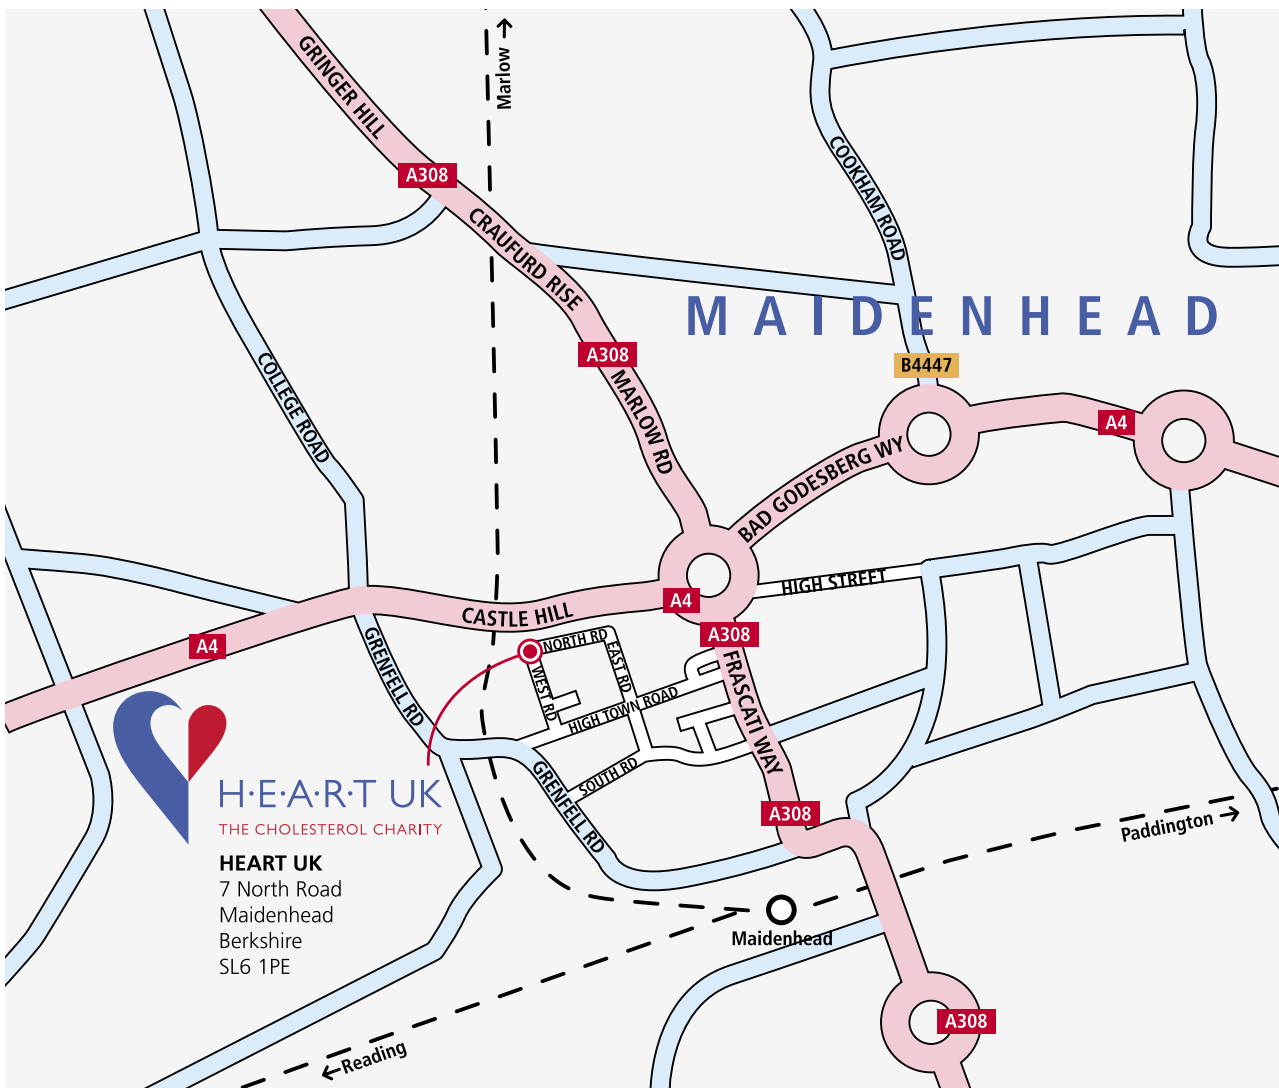

Location Map

How to find us

Situated in the South of England, H·E·A·R·T UK is easily accessible from all the major motorways in this part of the country.

By Road from London direction on M4, leave at Junction 8/9

Third exit of bridge roundabout is A308, signed Maidenhead. At next roundabout turn left still on A308 to Maidenhead. Dual carriageway about a mile. Note 40 mph speed limit.

Over next roundabout and under Railway Bridge, be in the left-hand lane past the railway station on your left. After sharp left (90 degrees) at set of traffic lights with sharp right (90 degrees) turn left into Grenfell Road. Carry on up the hill, straight over mini roundabout. At left bend in road (bridge) take turning on right into High Town Road (sign posted Highfield School). Turn immediately left into West Road. When school is on your left, H·E·A·R·T UK is on your right at the right angle right turn in the road.

By Road from West (Bristol, Swindon, Reading, etc) on M4, leave at Junction 8/9

Second exit of bridge roundabout is A308, signed Maidenhead. At next roundabout turn left still on A308 to Maidenhead. Dual carriageway about a mile. Note 40 mph speed limit.

Over next roundabout and under Railway Bridge, be in the left-hand lane past the railway station on your left. After sharp left (90 degrees) at set of traffic lights turn left into Grenfell Road. Carry on up the hill, straight over mini roundabout. At left bend in road (bridge) take turning on right into High Town Road (sign posted Highfield School). Turn immediately left into West Road. When school is on your left, H·E·A·R·T UK is on your right at the right angle right turn in the road.